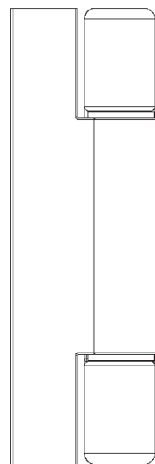

## Fully 3 x 3 Adjustable Hinge

*The adjustment this hinge offers will please any fitter!*

### iDeal Butt Hinge

The hinge is simple-to-fit, fully adjustable, offers proven reliability and is weather-resistant.

- Lateral & vertical adjustment for easy installation
- Compression adjustment
- Weather resistant – tested to 480 hours salt spray
- Simple-to-fit
- Steel hinge pin for added strength, held in place with a grub screw
- Operational reliability-tested to 50,000 cycles
- Allen key adjustment no need to dis-mount the door

vertical adjustment +4mm  
5mm key

lateral adjustment +/-2mm  
4mm key

lock off screw  
2mm key