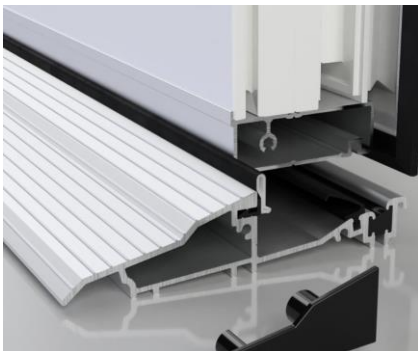

### Standard Low Aluminium Threshold DDA compliant & thermally broken

Our standard Low Aluminium threshold can be used with or without a PVC-u cill and comes in Silver or Gold with matching rain deflector.

- Under Door Clearance 13mm
- Fully integrated to outer frame (milled to jams)
- Thermally broken prevents condensation
- Complete with deflector section with weather deflecting end caps-no sharp corners or raw edges.

- Ideal for carpeted floor
- Thermally broken to meet thermal bridging and installation requirements
- Non-slip surface