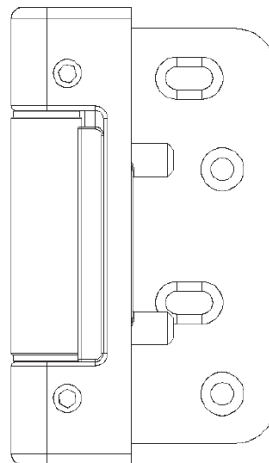

## Fully 3 x 3 Adjustable Hinge

*The adjustment this hinge offers will please any fitter!*

### iDeal Butt Hinge

The hinge is simple-to-fit, fully adjustable, offers proven reliability and is weather-resistant.

- Lateral & vertical adjustment for easy installation
- Compression adjustment
- Weather resistant – tested to 480 hours salt spray
- Simple-to-fit
- Steel hinge pin for added strength, held in place with a grub screw
- Operational reliability-tested to 50,000 cycles
- Allen key adjustment no need to dis-mount the door

vertical adjustment +4mm  
5mm key

lateral adjustment +/-2mm  
4mm key

lock off screw  
2mm key