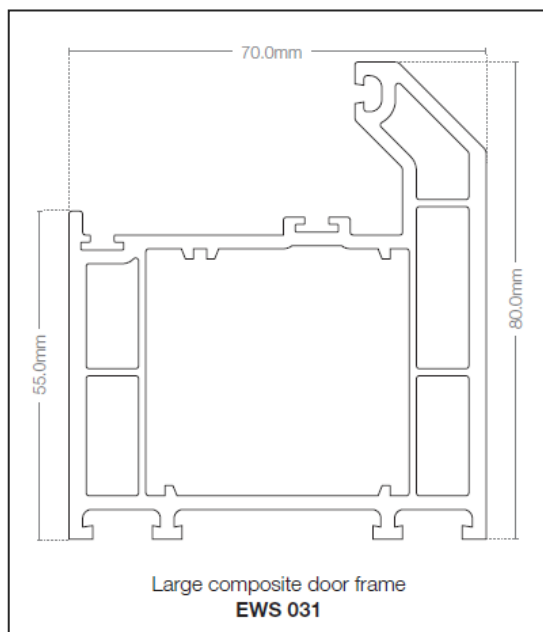

Thermally Efficient

Triple-Seal Outer Frame

Reduces U-Values to 0.8 W/m²K on some doors styles

Standard Outer Frame EWS031 80mm section

Our standard outer frame is Eurocell profile and benefits from being Triple-Sealed.

With 2 x Brush Strips and 1 x Co-extruded weather seal it has a superior thermal performance than other standard outer frames.

This Outer Frame gives you a plaster line of 32mm