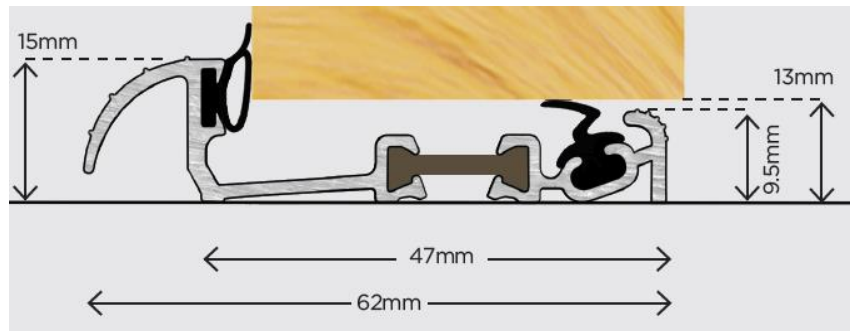

- Under Door Clearance 13mm
- Fully integrated to outer frame (milled to jams)
- Thermally broken prevents condensation
- Complete with deflector section with weather deflecting end caps-no sharp corners or raw edges.