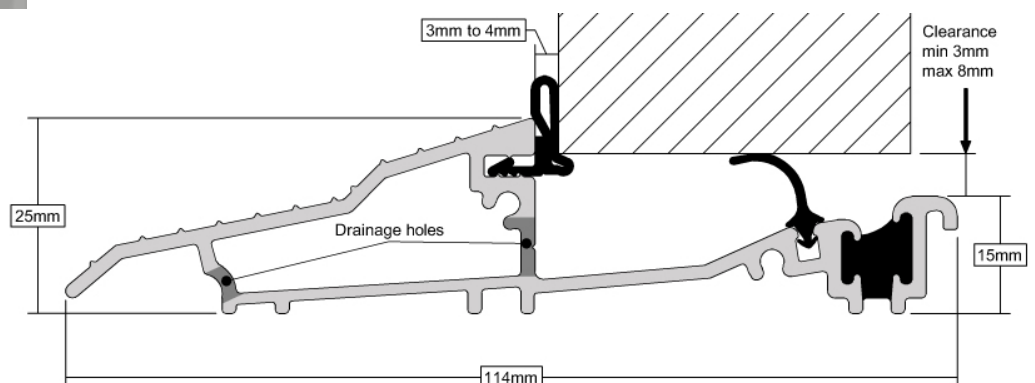

- Ideal for carpeted floor
- Thermally broken to meet thermal bridging and installation requirements
- Non-slip surface