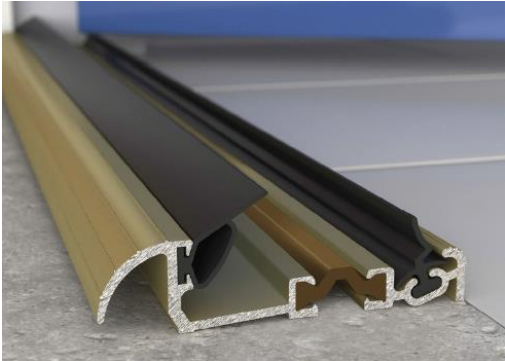

### Standard Low Aluminium Threshold DDA compliant & thermally broken

Our standard Low Aluminium threshold can be used with or without a PVC-u cill and comes in Silver or Gold with matching rain deflector.

- Under Door Clearance 13mm
- Fully integrated to outer frame (milled to jams)
- Thermally broken prevents condensation
- Complete with deflector section with weather deflecting end caps-no sharp corners or raw edges.

- Ideal for carpeted floor
- Thermally broken to meet thermal bridging and installation requirements
- Non-slip surface