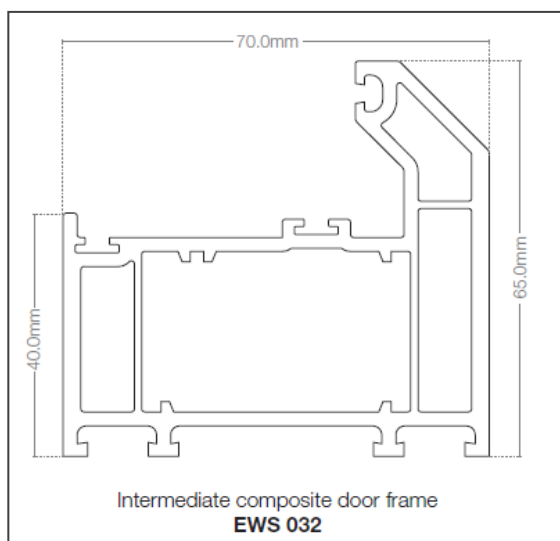

Our smaller outer frame is the same specification but gives our door set further options with integrated top lights.

This outer frame also gives the Xtreme Composite door the advantage of narrower options on door sets with sidelights glazed or GRP.

This Outer Frame has a reduced Plaster Line of 17mm

Full Weld Frame / PVCU Cill is 65mm as standard to bottom.